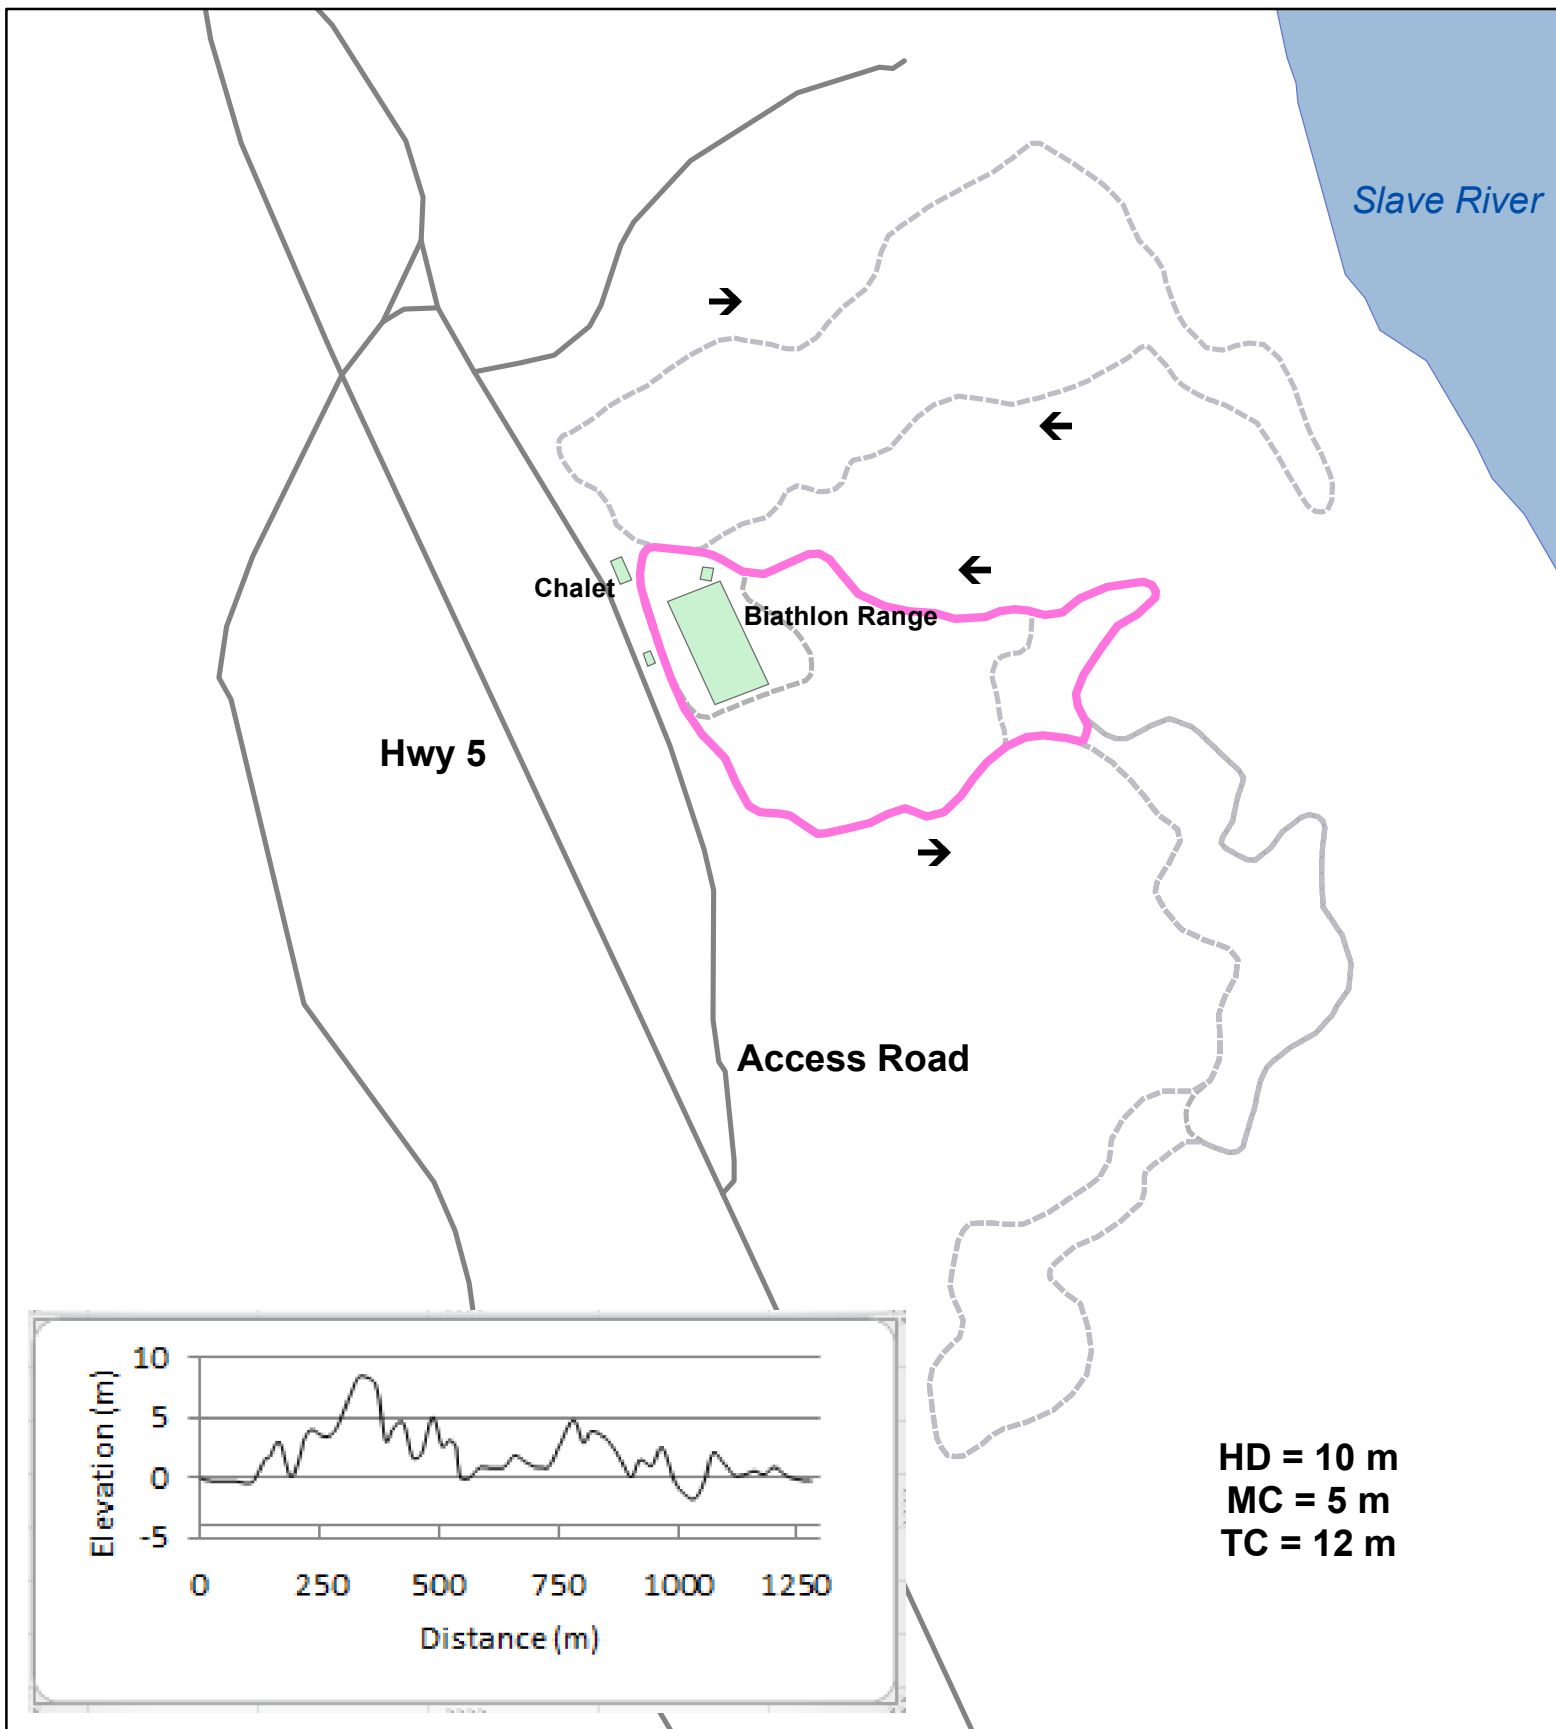

# Fort Smith Ski Club

## Cross Country 1.25 km

- Ski Club Structures
- 1.25 km Trail
- Other Trails

0 50 100 200 Meters

1:7,000

HD = 10 m  
MC = 5 m  
TC = 12 m